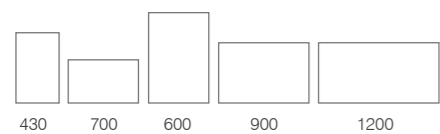

- Why not complete your Traditional mirror with a pair of our timeless wall lights
- IP44 rated

Traditional Mirrors	Code	W x H x Dmm	RRP
430/700	WMB2022	430 x 700 x 30	£249.40
600/900	WMB2020	600 x 900 x 30	£308.50
1200	WMB2023	1200 x 600 x 30	£427.80