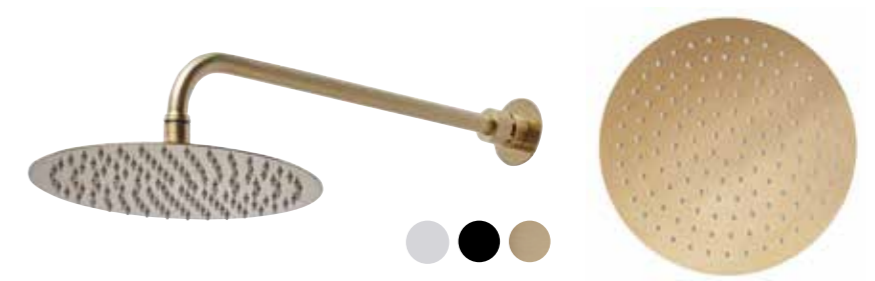

Make it unique
OVERHEAD SHOWERS

Ceiling arm
Constructed from brass material
340mm(h)
SVARM04 **£67.80**

Square 300mm ceiling flush mounted stainless steel overhead shower
300(w) x 300mm(d)
Minimum pressure 1.0bar
SVHEAD33 **£319.20**

Round 250mm overhead shower made from polished stainless steel
250mm(dia)
Minimum pressure 0.5bar

SVHEAD12 Polished	£187.00
SVHEAD46 Black	£192.90
SVHEAD52 Brushed brass	£215.00

Adjustable shower arm

Constructed from brass material
75(h) x 390mm(d)

SVARM01 Chrome	£56.80
SVARM12 Black	£68.00
SVARM16 Brushed brass	£80.00

Round 200mm overhead shower made from polished stainless steel
200mm(dia)
Minimum pressure 0.5bar

SVHEAD11	£149.90

Adjustable shower arm

Constructed from brass material
75(h) x 390mm(d)

SVARM01	£56.80

Round 220mm overhead shower
220mm(dia)
Minimum pressure 0.5bar

SVHEAD18	£39.80

Adjustable shower arm

Constructed from brass material
75(h) x 390mm(d)

SVARM01	£56.80

Event-click 230mm overhead shower
230mm(dia)
Minimum pressure 0.5bar

SVHEAD35	£67.50

Round shower arm

Constructed from brass material
70(h) x 390mm(d)

SVARM11	£68.00

Square 250mm overhead shower made from polished stainless steel
250(w) x 250mm(d)
Minimum pressure 0.5bar

SVHEAD15 Polished	£217.60
SVHEAD50 Black	£220.00
SVHEAD54 Brushed brass	£240.00

Square shower arm

Constructed from brass material
55(h) x 415mm(d)

SVARM05 Chrome	£83.40
SVARM14 Black	£90.00
SVARM15 Brushed brass	£95.00

Square 200mm overhead shower made from polished stainless steel
200(w) x 200mm(d)
Minimum pressure 0.5bar

SVHEAD14	£174.10

Square shower arm

Constructed from brass material
55(h) x 415mm(d)

SVARM05	£83.40