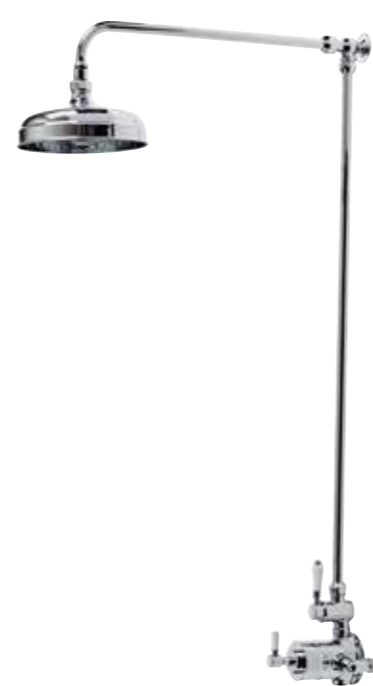

KESWICK SHOWERS

Keswick single function
shower system with
overhead shower

SVSET130 £833.10

Thermostatic sequential shower valve
Height adjustable rigid riser rail with flow
control to overhead shower
Overall system height 1110mm
Rigid riser can be cut to height
200mm brass shower head
Min pressure 0.3bar