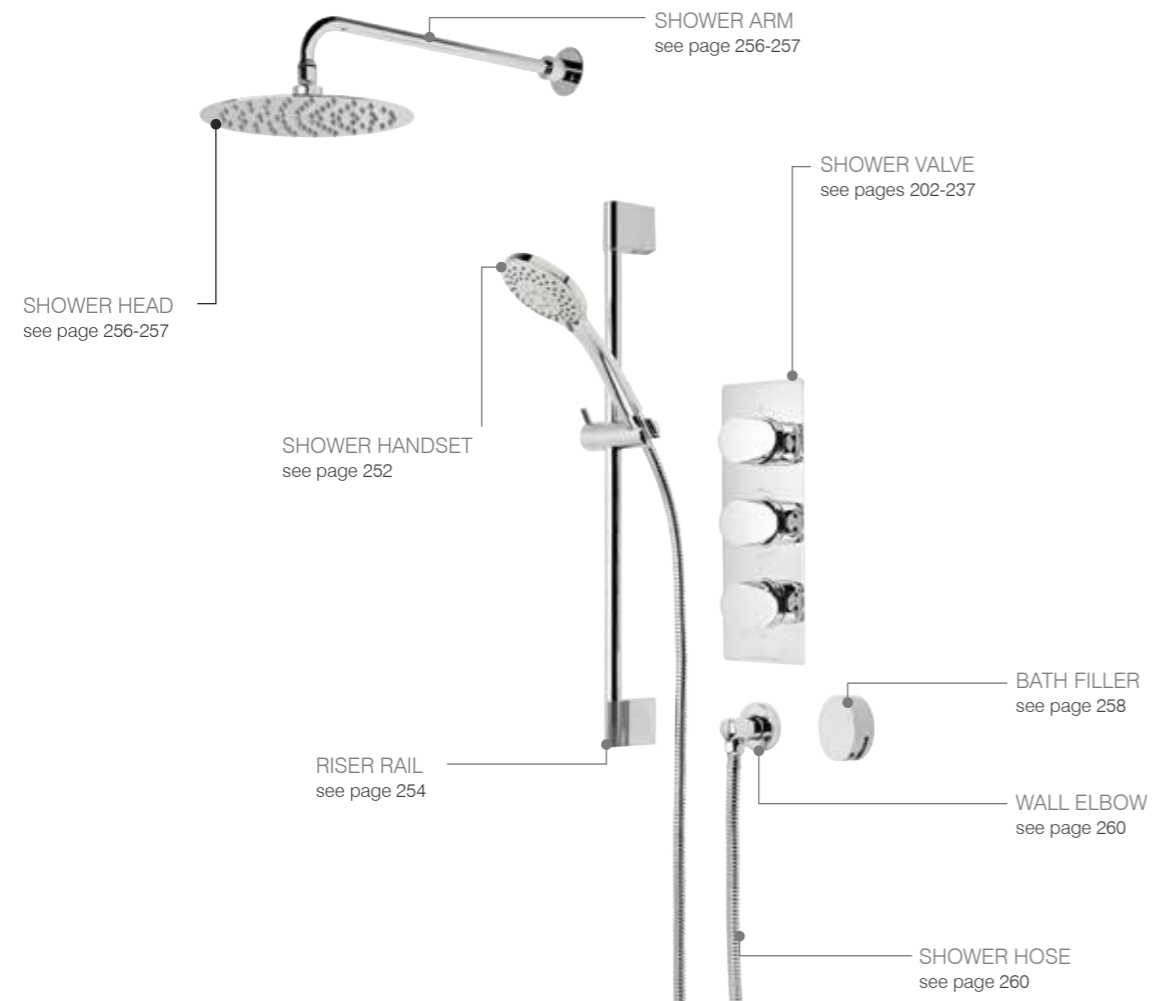

Make it unique

CREATING YOUR OWN SHOWER