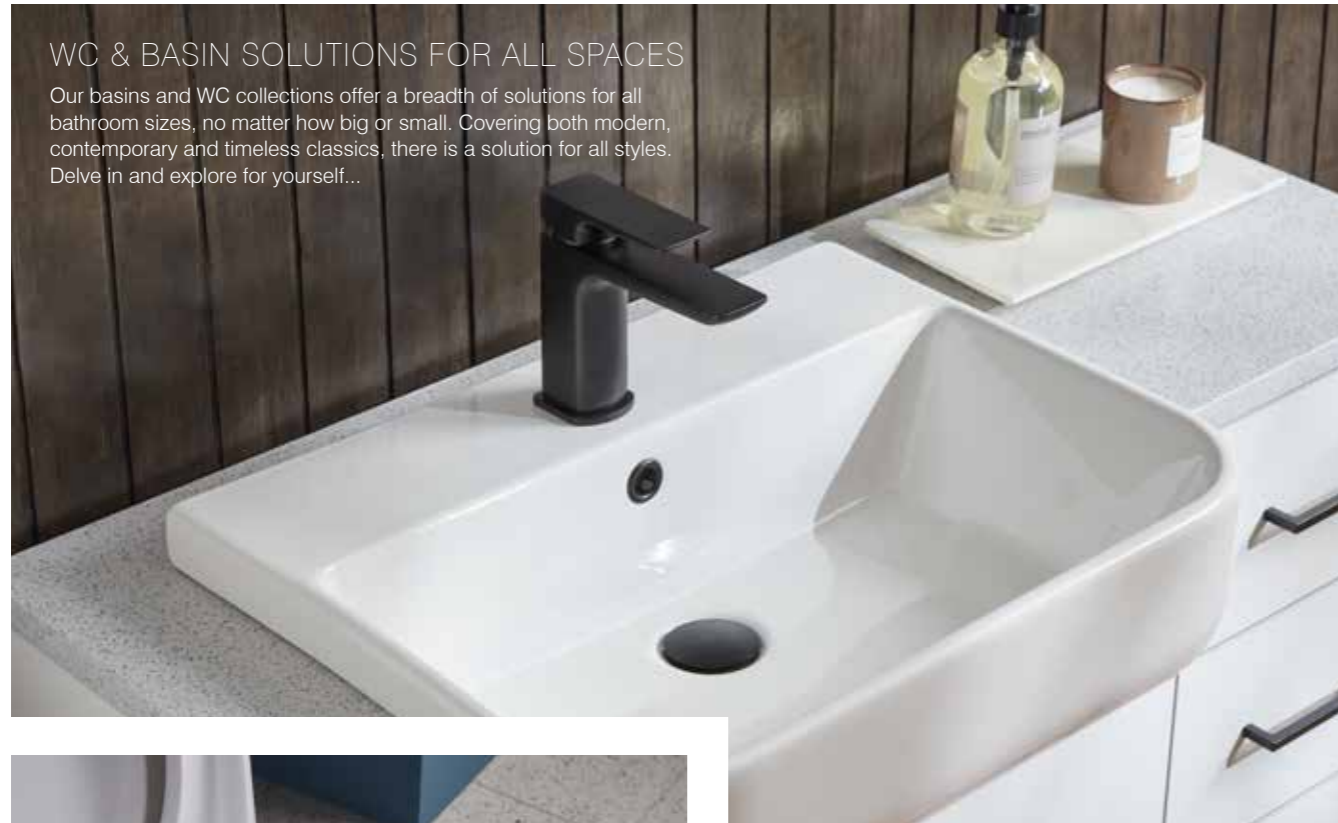

Contemporary forms combine with their expert know-how to give you the best selection of stylish and practical basins, WCs and flushing solutions.

BASINS & WCs

Discover

ROPER RHODES BASINS & WCs

WC & BASIN SOLUTIONS FOR ALL SPACES

Our basins and WC collections offer a breadth of solutions for all bathroom sizes, no matter how big or small. Covering both modern, contemporary and timeless classics, there is a solution for all styles. Delve in and explore for yourself...

RIMLESS TECHNOLOGY

Our rimless technology makes our WCs hygienic and exceptionally easy to clean. A simple wipe of the rim means there is nowhere germs can hide. Water is projected around the bowl to ensure it is completely clean.

AIR GAP TECHNOLOGY

All Roper Rhodes closed coupled WC cisterns are now supplied with air gap technology, they also benefit for a WRAS approved inlet valve and have a built in silencer to reduce water fill noise levels