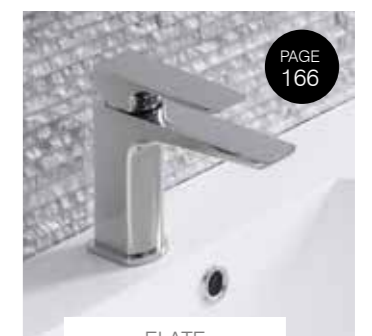

ELATE

COORDINATING TAPS

Our Elate shower systems have been designed to enable you to pair them with a coordinating tap ensuring seamless design consistency in your bathroom.