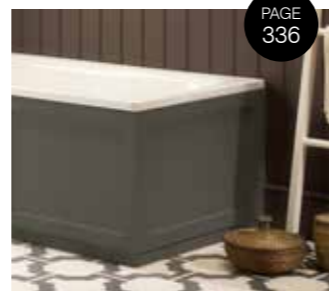

End bath panel
695(w) x 450(h) x 22(d)mm
£109.10