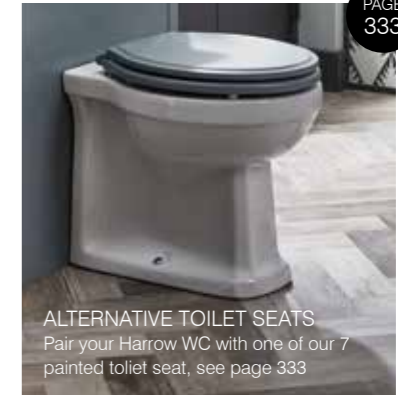

SQUARE CERAMIC BASIN
With pedestal, perfect for a traditional look

WC SEAT
Solid oak toilet seat also available, see below for details

FLUSHING
Lift ceramic handle up for reduced flush

WC	HCCPAN	£199.90
Cistern	HCCTNK	£165.00
Seat white	HSCTSW	£122.00
Seat oak	HSCTSNO	£136.50

WC	BTW850S	£251.50
Seat white	HSCTSW	£122.00
Seat oak	HSCTSNO	£136.50

SCSB850S	£199.90

SCDB850S	£199.90

Basins & WCs

HARROW COLLECTION

20
YEAR

GUARANTEE
for basins
& WCs

10
YEAR

GUARANTEE
for WC seats

5
YEAR

GUARANTEE
for cistern
fittings

PAGE
333

2TH basin	H50CDB	£132.20
Pedestal	HPED	£66.70

Can also be wall mounted without pedestal

2TH basin	H55DB	£129.50
Pedestal	HPED	£66.70

1TH basin	H60SB	£167.10
2TH basin	H60DB	£167.10
Pedestal	HPED	£66.70

1TH basin	H60SB	£167.10
2TH basin	H60DB	£167.10
Washstand	DC14024	£325.70

20 year guarantee for all basins & WCs & up to 10 years on seats