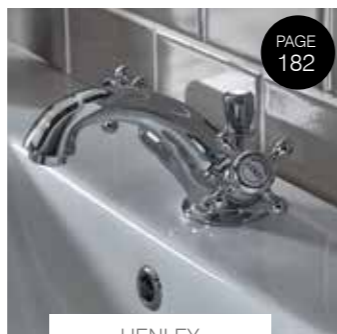

HENLEY

COORDINATING TAPS

Our Henley showers have been designed to enable you to pair them with a coordinating tap ensuring seamless design consistency in your bathroom.

Timeless shower solutions

HENLEY SHOWERS

ECO¹

Compatible with optional water & energy saving flow regulators

10
YEAR

GUARANTEE including thermostatic cartridge