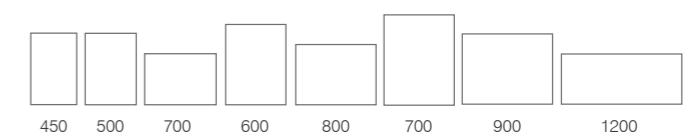

Linear lighting, angular design

SCHEME

- Infrared switch controlled by contactless hand movements
- Adjustable LED colour temperature & brightness
- Heated demister pad prevents mirror steaming up
- IP44 rated

PAIR WITH
SCHEME
FURNITURE
P46

Scheme Mirrors	Code	W x H x Dmm	RRP
500	MLE470C	500 x 710 x 47	£449.30
600	MLE530C	600 x 470 x 47	£408.50
800	MLE540C	800 x 470 x 47	£449.30
1000	MLE550C	1000 x 470 x 47	£529.90
1200	MLE560C	1200 x 470 x 47	£618.10

Soft rounded corners & slender profile

SYSTEM

- Infrared switch controlled by contactless hand movements
- Adjustable LED colour temperature & brightness
- Heated demister pad prevents mirror steaming up
- Slim depth design
- IP44 rated

PAIR WITH
SYSTEM
FURNITURE
P60

System Mirrors	Code	W x H x Dmm	RRP
450	SYS45AL	450 x 700 x 25	£460.10
500/700	SYS70AL	500 x 700 x 25	£482.60
600/800	SYS80AL	600 x 800 x 25	£513.80
700/900	SYS90AL	700 x 900 x 25	£548.20
1200	SYS120AL	1200 x 600 x 25	£671.80