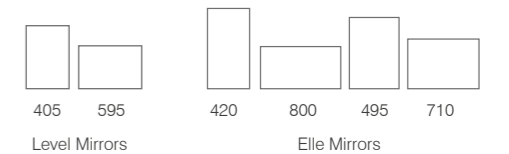

Elle & Level Mirrors	Code	W x H x Dmm	RRP
Elle 405/595	MPS403	405 x 595 x 20	£109.60
Elle 420/800	MPS402	420 x 800 x 20	£125.70
Level 495/710	MPS401	495 x 710 x 20	£151.50