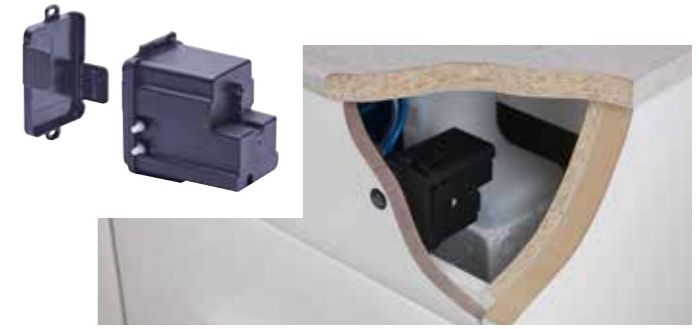

Concealed Cistern

FLUSHING SOLUTIONS