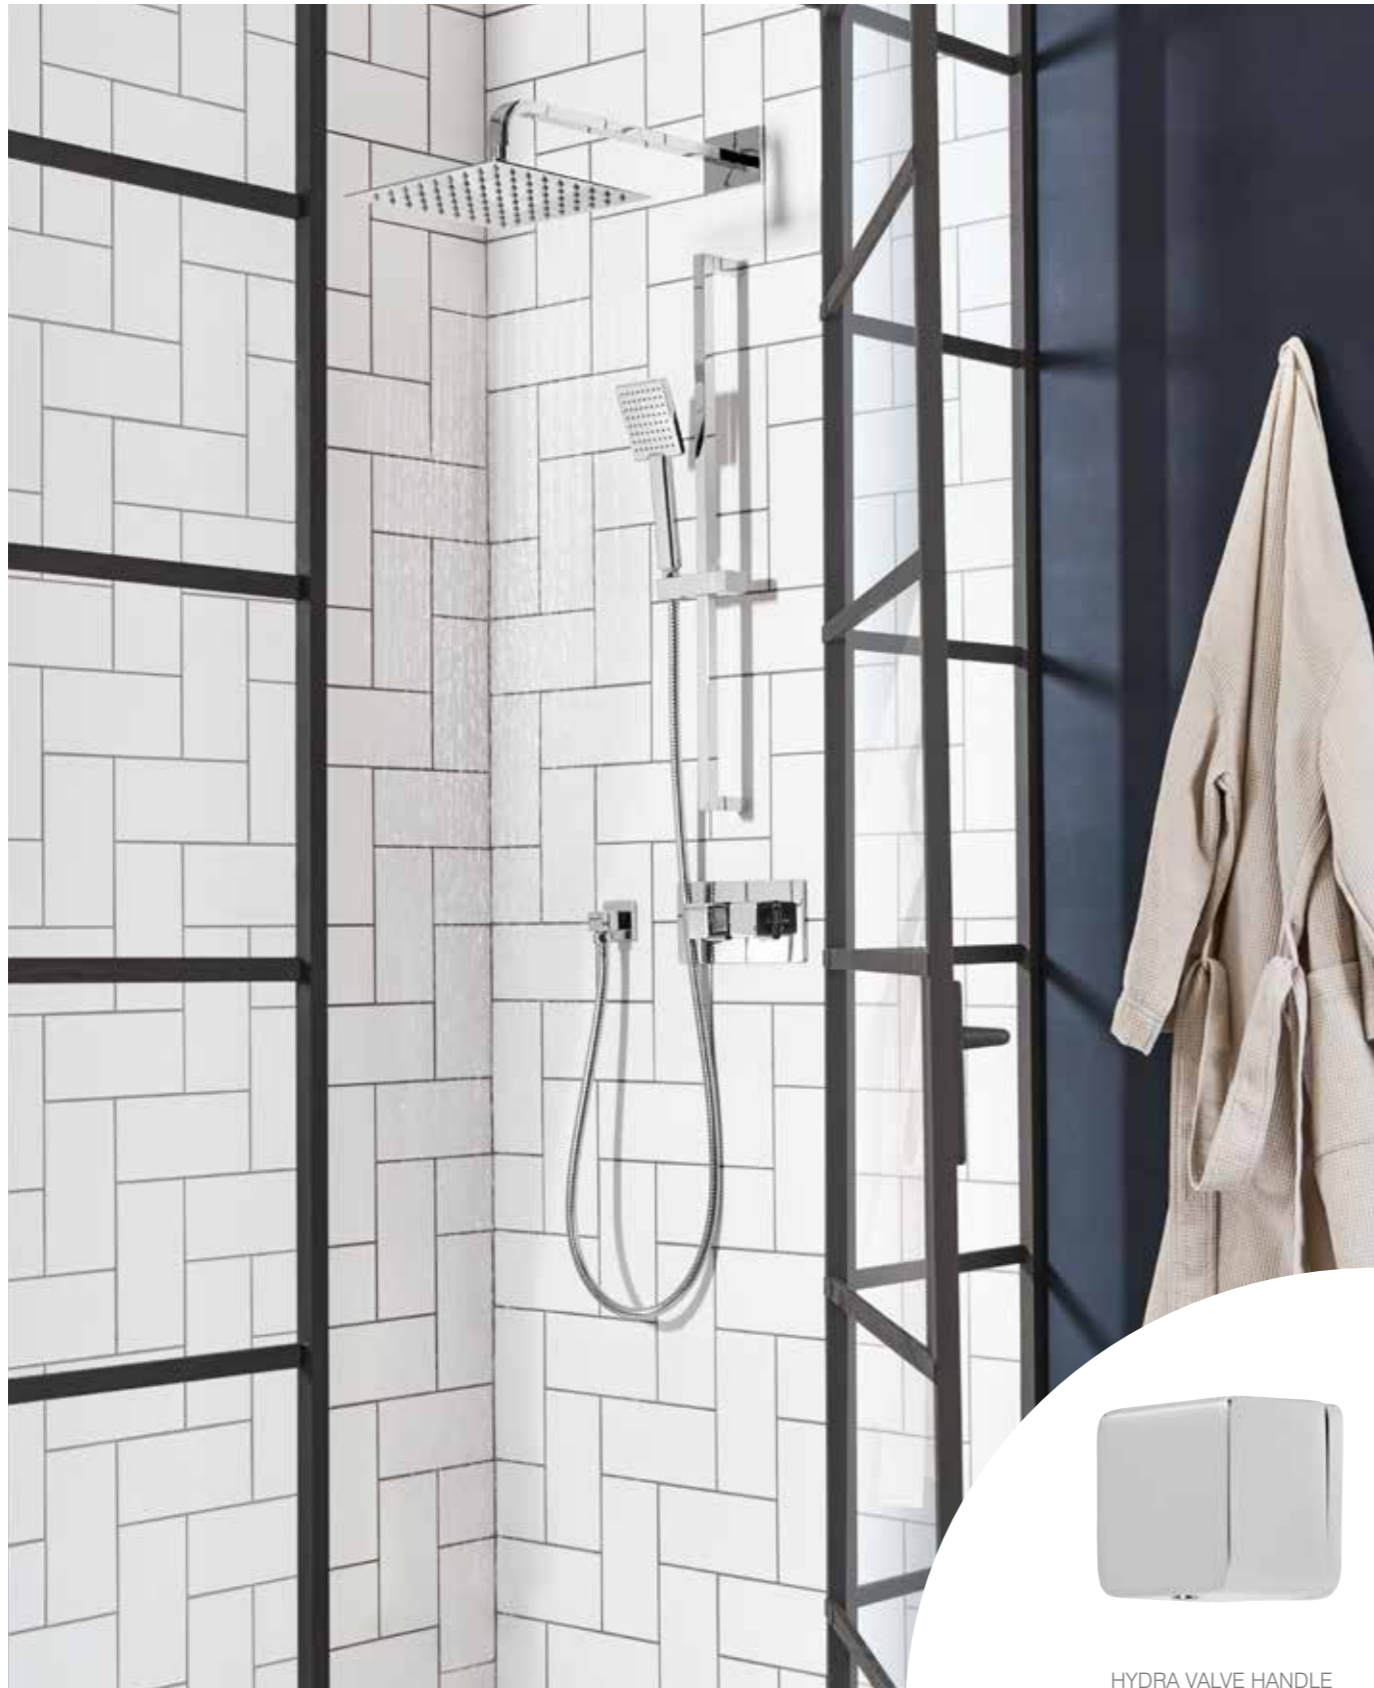

Shower solutions

HYDRA CONCEALED VALVE SHOWERS

ECO¹
Compatible with optional water & energy saving flow regulators

AIR-DRIVE
Uses less water without compromising your shower experience

GUARANTEE
including thermostatic cartridge

HYDRA VALVE HANDLE