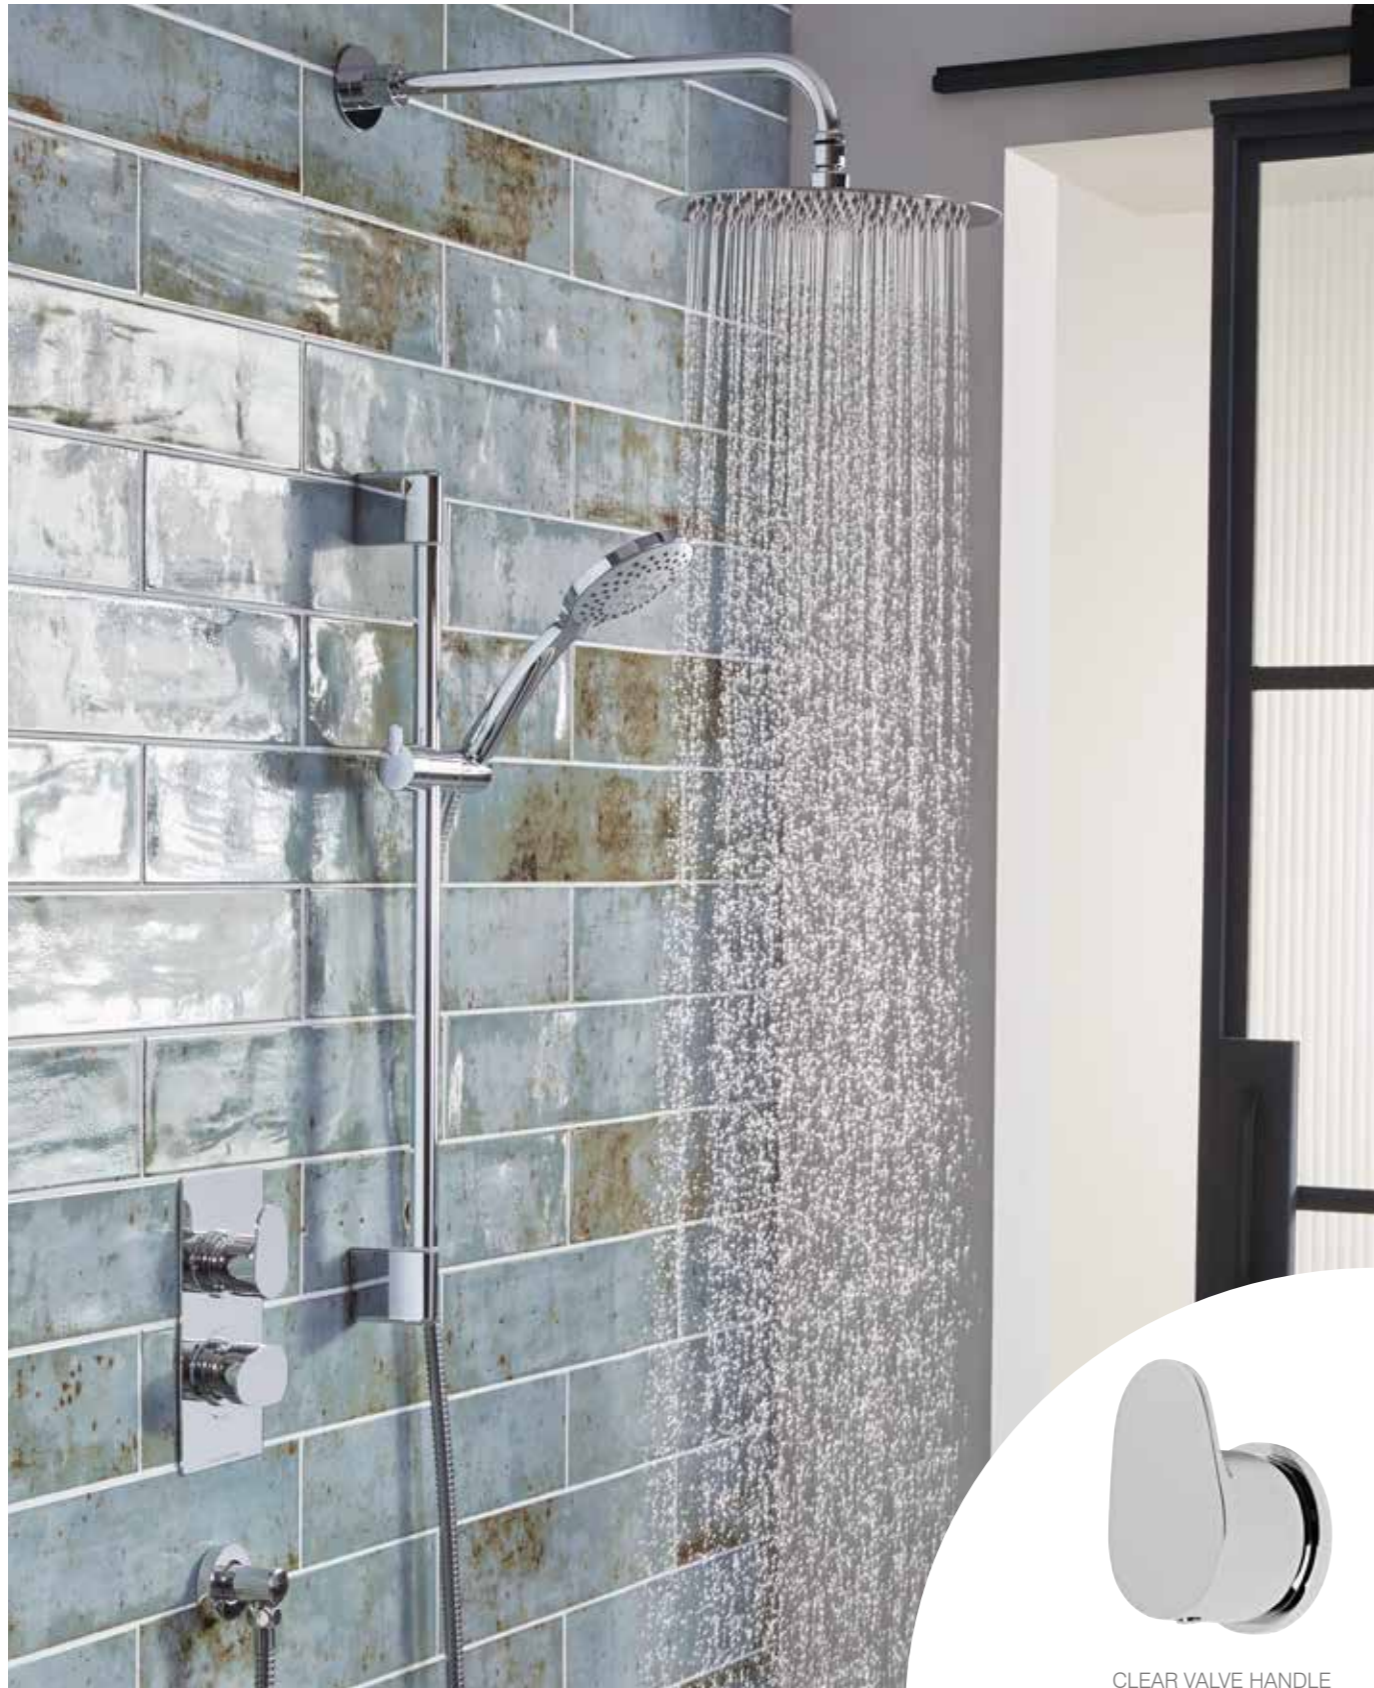

CLEAR VALVE HANDLE

Clear dual function shower system with riser kit & overhead shower

SVSET141 **£795.50**

- Thermostatic dual function shower valve
- 390mm brass adjustable shower arm
- 250mm stainless steel overhead shower
- Riser rail
- Air-drive five function shower handset
- Brass shower hose
- Wall elbow
- Minimum pressure 0.5bar