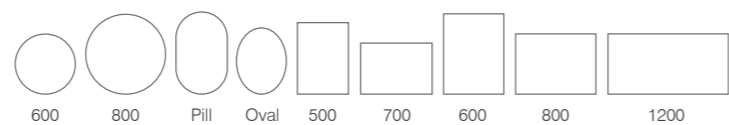

ADJUSTABLE LIGHTING
Cool to warm

Frame Mirrors	W x H x Dmm	Brushed Brass	RRP	Black	White	RRP
ø600	ø600 x 38	FR60RB	£399.00	FR60RG	FR60RW	£378.40
ø800	ø800 x 38	FR80RB	£529.00	FR80RG	FR80RW	£507.40
Pill	500 x 800 x 38	-	-	FR50PG	-	£425.70
Oval	500 x 700 x 38	FR50VB	£429.00	FR50VG	-	£397.70
500/700	500 x 700 x 38	-	-	FR50SG	-	£425.70
600/800	600 x 800 x 38	-	-	FR60SG	FR60SW	£507.40
1200	1200 x 600 x 38	-	-	FR120SG	FR120SW	£677.20