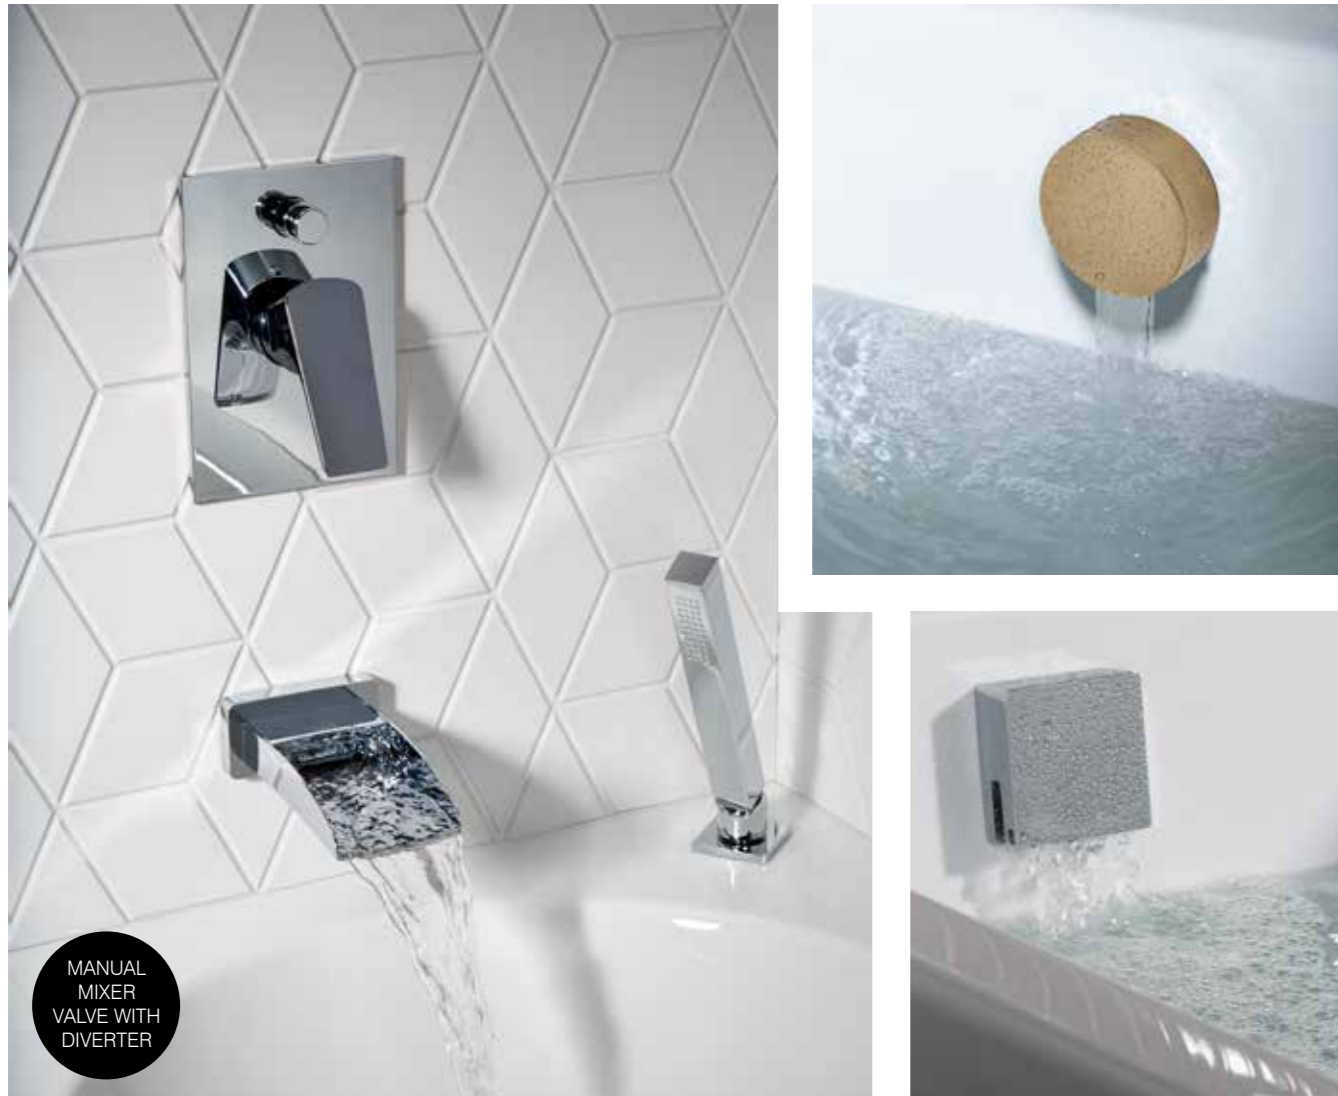

Tap Options

BATH FILLER OPTIONS

If you like the idea of keeping the rim of your bath clear then you could opt to fill your bath using a manual mixer valve. There are many designs which complement our basin mixers. Pair the manual mixer valve with a wall mounted bath spout or Smartflow bath filler. A diverter mixer valve will give the additional option of having a bath mounted shower handset, great for rinsing hair or cleaning the bath.

GUARANTEE
10 year guarantee for valves and smartflow bath fillers

MANUAL MIXER VALVE WITH DIVERTER

Manual mixer and diverter valves are available with the following tap ranges:

- Elate - see page 166 for details
- Sync - see page 168 for details
- Sign - see page 170 for details
- Hydra - see page 172 for details
- Storm - see page 174 for details

WALL MOUNTED BATH SPOUT & BATH MOUNTED SHOWER KITS

Chrome T171402 £127.30

Chrome T221505 £133.30

Chrome T131502 £133.30

SMARTFLOW BATH FILLERS

Chrome SVACS02 £166.00

Black SVACS23 £187.50

Brushed brass SVACS30 £200.00

Chrome SVACS12 £166.00

Chrome SVACS07 £166.00

SMARTFLOW BATH FILLER FEATURES

- Click waste
- Extendable overflow tube
- One or two inlets
- Suitable for plastic bath tubs up to 20mm thickness and metal bath tubs minimum 2mm thickness