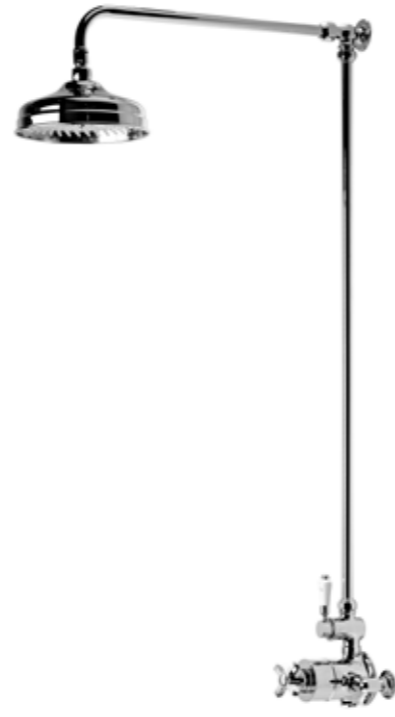

**Wessex single function
shower system with
overhead shower**

SVSET66 £833.10

Thermostatic sequential shower valve
Height adjustable rigid riser rail with flow
control to overhead shower
Overall system height 1110mm
Rigid riser can be cut to height
200mm brass shower head
Min pressure 0.3bar