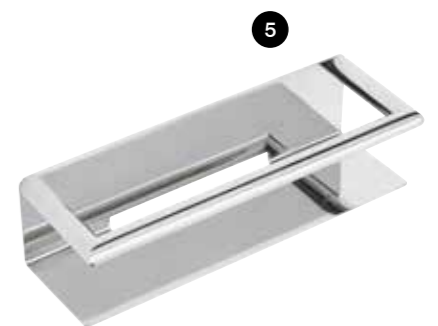

Towel rail
610(w) x 50(h) x 70mm(d)
8524.02 £90.50

Soap dispenser (frosted)
70(w) x 165(h) x 95mm(d)
8515.02 £89.70

IDOL

Idol Accessories

01	Toilet roll holder	149(w) x 110(h) x 50mm(d)	4118.02	£69.50
02	Toothbrush holder	71(w) x 112(h) x 96mm(d)	4116.02	£69.50
03	Robe hook	15(w) x 48(h) x 50mm(d)	4120.02	£34.90
04	Towel ring	224(w) x 100(h) x 50mm(d)	4122.02	£90.40
05	Shower shelf with rail	300(w) x 80(h) x 100mm(d)	4101.02	£118.70