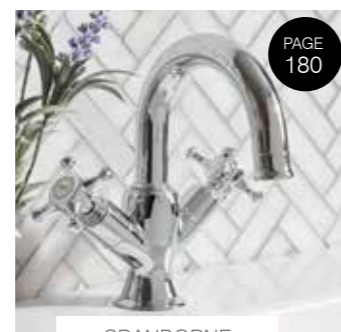

PAGE 180

CRANBORNE

COORDINATING TAPS

Our Cranborne showers have been designed to enable you to pair them with a coordinating tap ensuring seamless design consistency in your bathroom.

SURFACE MOUNTED Shower systems