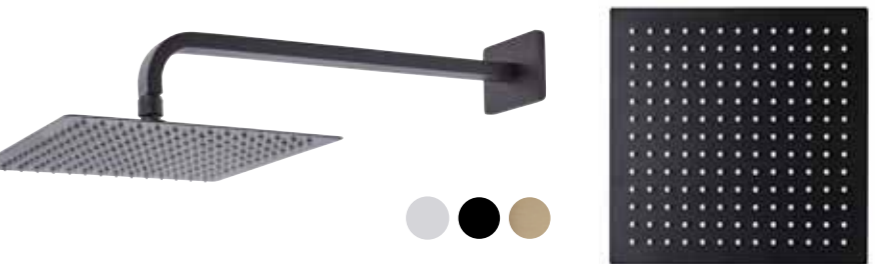

Make it unique
OVERHEAD SHOWERS

Ceiling arm
Constructed from brass material
340mm(h)
SVARM04 **£67.80**

Square 300mm ceiling flush mounted stainless steel overhead shower
300(w) x 300mm(d)
Minimum pressure 1.0bar
SVHEAD33 **£319.20**

Round 250mm overhead shower made from polished stainless steel
250mm(dia)
Minimum pressure 0.5bar

SVHEAD12 Polished	£187.00
SVHEAD46 Black	£192.90
SVHEAD52 Brushed brass	£215.00

Adjustable shower arm

Constructed from brass material
75(h) x 390mm(d)

SVARM01 Chrome	£56.80
SVARM12 Black	£68.00
SVARM16 Brushed brass	£80.00

Round 200mm overhead shower made from polished stainless steel
200mm(dia)
Minimum pressure 0.5bar

SVHEAD11	£149.90

Adjustable shower arm

Constructed from brass material
75(h) x 390mm(d)

SVARM01	£56.80

Round 220mm overhead shower
220mm(dia)
Minimum pressure 0.5bar

SVHEAD18	£39.80

Adjustable shower arm

Constructed from brass material
75(h) x 390mm(d)

SVARM01	£56.80

Event-click 230mm overhead shower
230mm(dia)
Minimum pressure 0.5bar

SVHEAD35	£67.50

Round shower arm

Constructed from brass material
70(h) x 390mm(d)

SVARM11	£68.00

Square 250mm overhead shower made from polished stainless steel
250(w) x 250mm(d)
Minimum pressure 0.5bar

SVHEAD15 Polished	£217.60
SVHEAD50 Black	£220.00
SVHEAD54 Brushed brass	£240.00

Square shower arm

Constructed from brass material
55(h) x 415mm(d)

SVARM05 Chrome	£83.40
SVARM14 Black	£90.00
SVARM15 Brushed brass	£95.00

Square 200mm overhead shower made from polished stainless steel
200(w) x 200mm(d)
Minimum pressure 0.5bar

SVHEAD14	£174.10

Square shower arm

Constructed from brass material
55(h) x 415mm(d)

SVARM05	£83.40