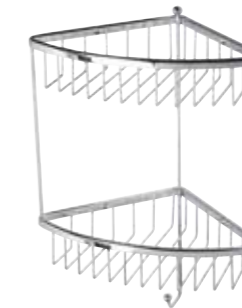

Double corner basket
205(w) x 290(h) x 205mm(d)
DB50.02 £162.80

Accessory collection
MADISON

Large corner basket
250(w) x 50(h) x 180mm(d)
WB40.02 £63.80

Double corner basket
210(w) x 360(h) x 180mm(d)
WB50.02 £169.30