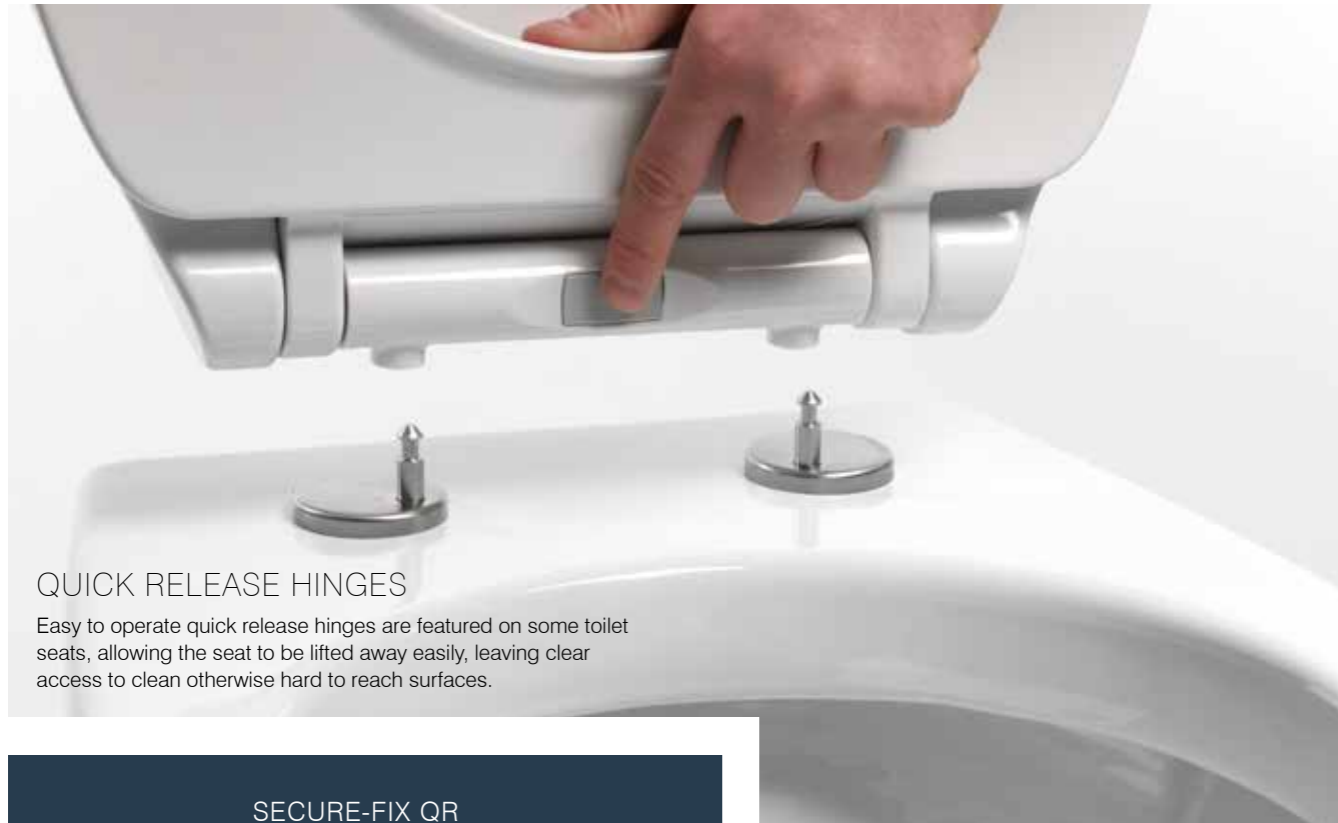

Plus, stylish bath panels including a choice of furniture coordinating finishes to create a seamless look.

WC SEATS & BATH PANELS

Discover

ROPER RHODES TOILET SEATS

QUICK RELEASE HINGES

Easy to operate quick release hinges are featured on some toilet seats, allowing the seat to be lifted away easily, leaving clear access to clean otherwise hard to reach surfaces.