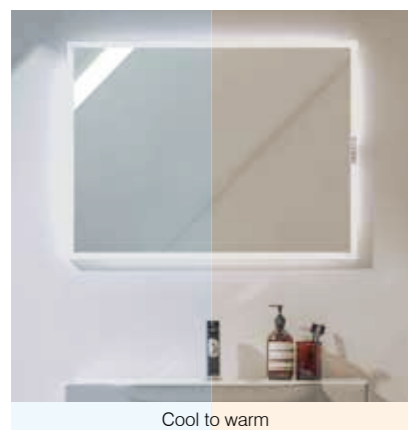

Intuitive design
ACADEMY

- Adjustable LED colour temperature & brightness
- Intuitive slide controls
- Heated demister pad prevents mirror steaming up
- Slim depth design
- IP44 rated

TOUCH CONTROLS
switch between functions,
slider controls warmth or brightness