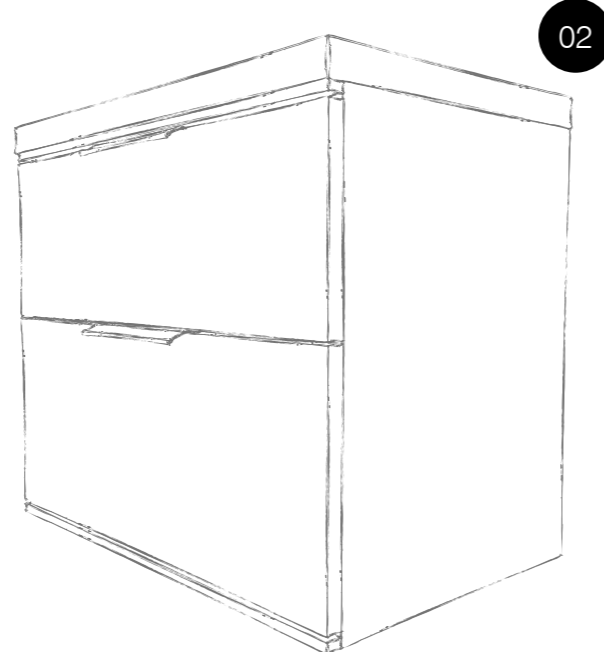

YOUR FINISH OPTIONS

With a choice of seven contemporary finishes you can match or contrast to anything for your new bathroom design. The colour palette offers a full spectrum of on-trend neutral painted colours in matt and glossy options. If you are looking for a more natural look there is also a modern umbra wood effect finish.