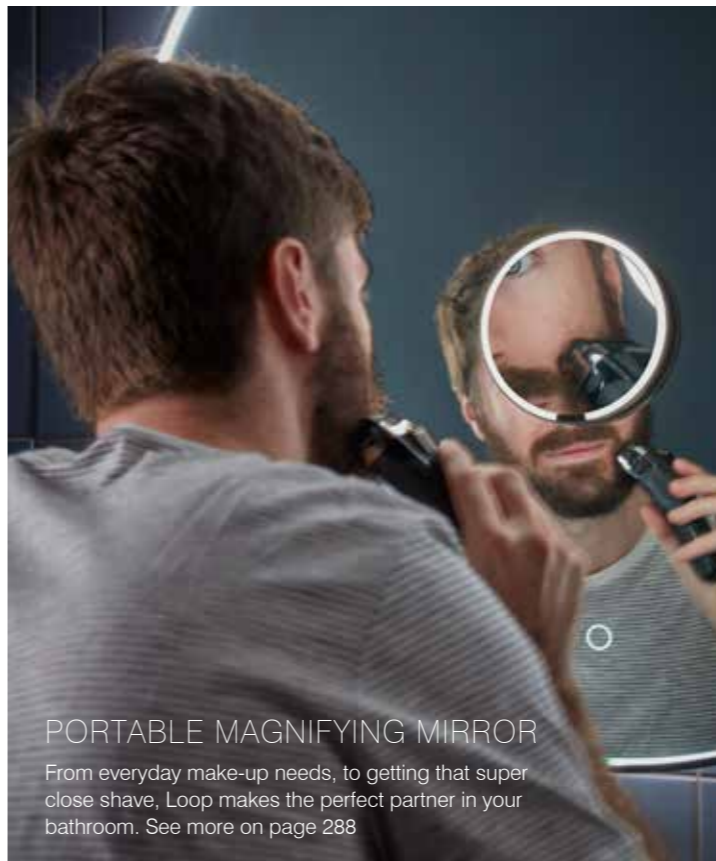

CHARGING SOLUTIONS

Discover true convenience with our range of charging enabled mirrors. Sleekly designed hidden sockets are perfect for tooth brushes or razors. Our Leap mirror is available with both shaver and USB sockets, see more on page 295.

PORTABLE MAGNIFYING MIRROR

From everyday make-up needs, to getting that super close shave, Loop makes the perfect partner in your bathroom. See more on page 288.

PLAY MUSIC IN YOUR BATHROOM

Pump up your morning routine with our **Bluetooth®** enabled mirrors. Seamlessly connect your phone to get the music going and start your day off right. Discover more with our Play mirror on page 290.