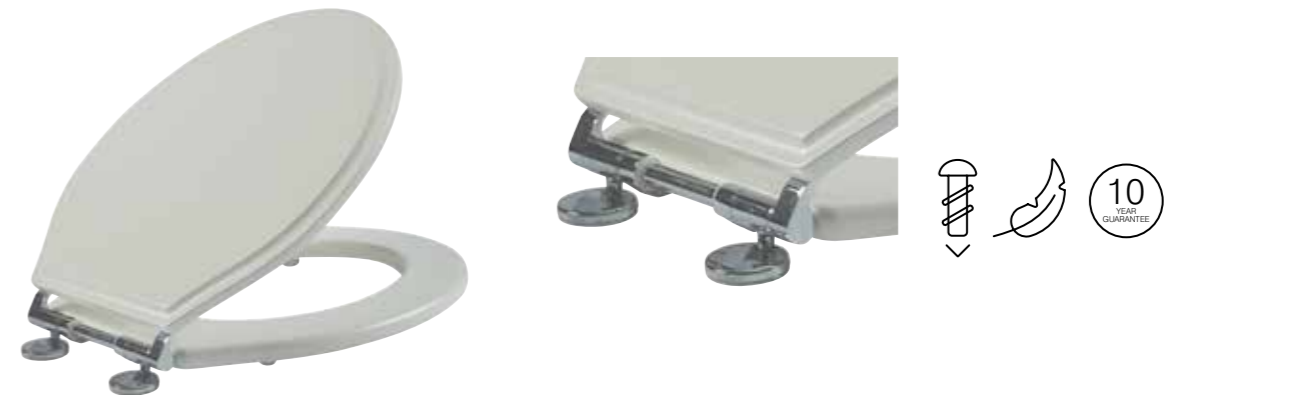

White	8401WS	£60.70
-------	--------	--------

MOULDED WOOD & MDF WC SEATS

Painted wood soft close toilet seat

375(w) x 430mm(d)

Designed to fit on our Harrow WCs and complement Hampton furniture, there is a colour for everyone. Made with a contoured lid detail and substantial 20mm thick seat ring, our painted seat will also fit most standard shaped WCs. An MDF substrate makes the seats extremely strong with a beautiful painted finish. Featuring a soft close chrome plated bar hinge, non-slip colour coordinated buffers and an extremely hard wearing matt polyurethane painted finish for the best seat in the house.