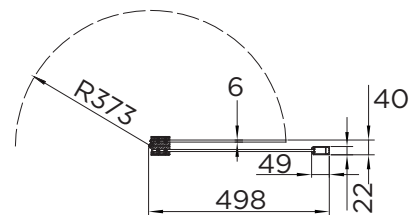

BATH SCREEN SPECIFICATION

venturi 6

HINGED BATH SCREEN

RANGE	VENTURI 6
PRODUCT	BATH SCREEN
CODE	AQ6003R
SIZE	900
PROFILE COLOUR	SILVER
GLASS THICKNESS	6mm
GLASS FINISH	CLEAR
GLASS TREATMENT	CLEAN & CLEAR™
HEIGHT	1500
ADJUSTMENT	865-890
GUARANTEE	LIFETIME*
GLASS BS EN	EN12150-1T
CE	YES/EN14428
PROFILE MATERIAL	ALUMINUM/6463#
HINGE MATERIAL	ZINC ALLOY
FIXED PANEL SIZE	447.6
MOVING PANEL SIZE	370
OPENING	INWARD
PRODUCT HAND	RIGHT
PRODUCT WEIGHT	22KG
PACKAGED DIMENSIONS	1580x550x77
BARCODE	5031978074866

All measurements in mm and are nominal