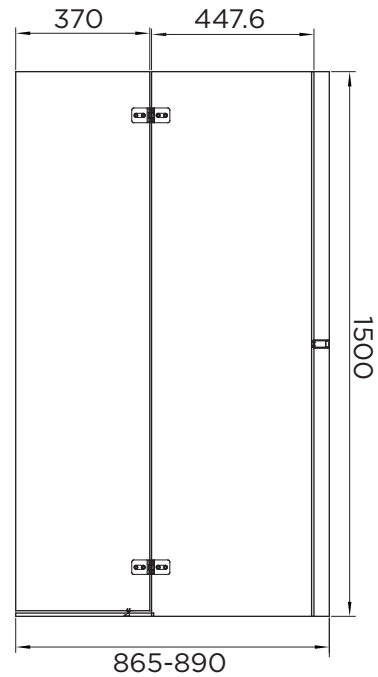

BATH SCREEN SPECIFICATION

venturi 6

HINGED BATH SCREEN

RANGE	VENTURI 6
PRODUCT	BATH SCREEN
CODE	AQ6003R
SIZE	900
PROFILE COLOUR	SILVER
GLASS THICKNESS	6mm
GLASS FINISH	CLEAR
GLASS TREATMENT	CLEAN & CLEAR™
HEIGHT	1500
ADJUSTMENT	865-890
GUARANTEE	LIFETIME*
GLASS BS EN	EN12150-1T
CE	YES/EN14428
PROFILE MATERIAL	ALUMINUM/6463#
HINGE MATERIAL	ZINC ALLOY
FIXED PANEL SIZE	447.6
MOVING PANEL SIZE	370
OPENING	INWARD
PRODUCT HAND	RIGHT
PRODUCT WEIGHT	22KG
PACKAGED DIMENSIONS	1580x550x77
BARCODE	5031978074866

All measurements in mm and are nominal