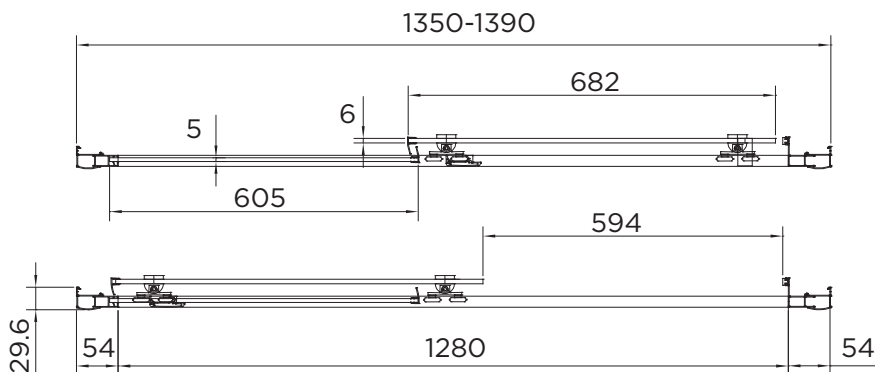

SPECIFICATION
venturi 6
SLIDING DOOR

RANGE	VENTURI 6
PRODUCT	SLIDING DOOR
CODE	AQ9326S
SIZE	1400
PROFILE COLOUR	SILVER
GLASS THICKNESS	6mm
GLASS FINISH	CLEAR
GLASS TREATMENT	CLEAN & CLEAR™
HEIGHT	1900
ADJUSTMENT IN RECESS	1350-1390
ADJUSTMENT WITH SIDE PANEL	1357-1397
OPTIONAL SIDE PANEL	YES
APERTURE	594
GUARANTEE	LIFETIME
GLASS BS EN	EN12150-1T
CE	YES/EN14428
PROFILE MATERIAL	ALUMINUM/6463#
HANDLE MATERIAL	STAINLESS STEEL
ROLLER MATERIAL	ZINC ALLOY/ABS CHROME
QUICK RELEASE ROLLERS	YES
FIXED PANEL SIZE	605
MOVING PANEL SIZE	682
PRODUCT HAND	UNIVERSAL
PRODUCT WEIGHT	40KG
PACKAGED DIMENSIONS	1980x725x99
BARCODE	5031978044470

Optional Cover Strips available

*All shower enclosures carry a Lifetime Guarantee when fitted with an Aquadart shower tray, a 10 year Guarantee will be given when fitted with any other manufacturer's tray.

To register your Guarantee visit: www.aquadart.co.uk | Spare Parts available at: www.aprilaquadartspares.co.uk

All measurements in mm and are nominal