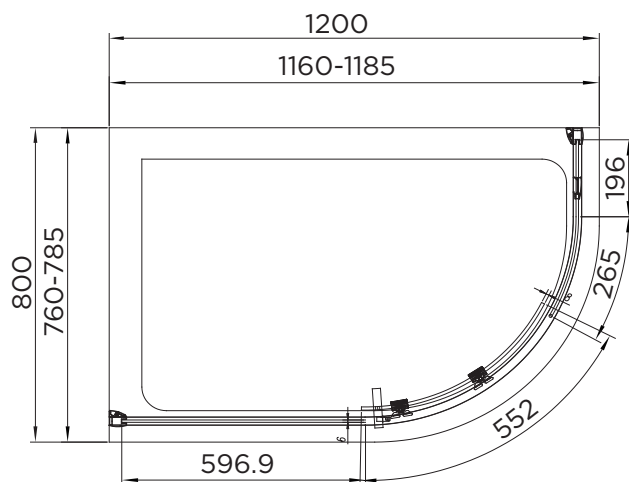

SPECIFICATION

venturi 8

SINGLE DOOR QUADRANT

RANGE	VENTURI 8
PRODUCT	SINGLE DOOR QUAD
CODE	AQ8124S
SIZE	1200x800
PROFILE COLOUR	SILVER
GLASS THICKNESS	8mm
GLASS FINISH	CLEAR
GLASS TREATMENT	CLEAN & CLEAR™
HEIGHT	1900
ADJUSTMENT IN RECESS	1160-1185/760-785
ADJUSTMENT WITH SIDE PANEL	N/A
OPTIONAL SIDE PANEL	N/A
APERTURE	423
GUARANTEE	LIFETIME
CE	EN14428
GLASS BS EN	EN12150-1T
PROFILE MATERIAL	ALUMINUM/6463#
HANDLE MATERIAL	STAINLESS STEEL
ROLLER MATERIAL	ZINC ALLOY/ABS CHROME
QUICK RELEASE ROLLERS	YES
FIXED PANEL SIZE	461/596
MOVING PANEL SIZE	552
PRODUCT HAND	UNIVERSAL
PRODUCT WEIGHT	63KG
PACKAGED DIMENSIONS	1980x732x285
BARCODE	5031978043909

All measurements in mm and are nominal