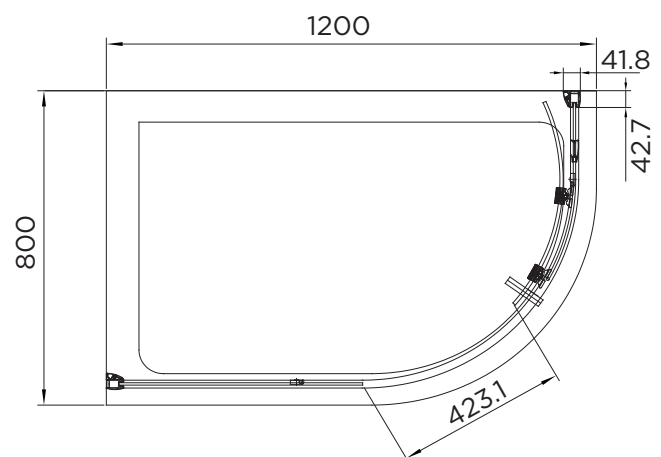

SPECIFICATION

venturi 8

SINGLE DOOR QUADRANT

RANGE	VENTURI 8
PRODUCT	SINGLE DOOR QUAD
CODE	AQ8124S
SIZE	1200x800
PROFILE COLOUR	SILVER
GLASS THICKNESS	8mm
GLASS FINISH	CLEAR
GLASS TREATMENT	CLEAN & CLEAR™
HEIGHT	1900
ADJUSTMENT IN RECESS	1160-1185/760-785
ADJUSTMENT WITH SIDE PANEL	N/A
OPTIONAL SIDE PANEL	N/A
APERTURE	423
GUARANTEE	LIFETIME
CE	EN14428
GLASS BS EN	EN12150-1T
PROFILE MATERIAL	ALUMINUM/6463#
HANDLE MATERIAL	STAINLESS STEEL
ROLLER MATERIAL	ZINC ALLOY/ABS CHROME
QUICK RELEASE ROLLERS	YES
FIXED PANEL SIZE	461/596
MOVING PANEL SIZE	552
PRODUCT HAND	UNIVERSAL
PRODUCT WEIGHT	63KG
PACKAGED DIMENSIONS	1980x732x285
BARCODE	5031978043909

All measurements in mm and are nominal