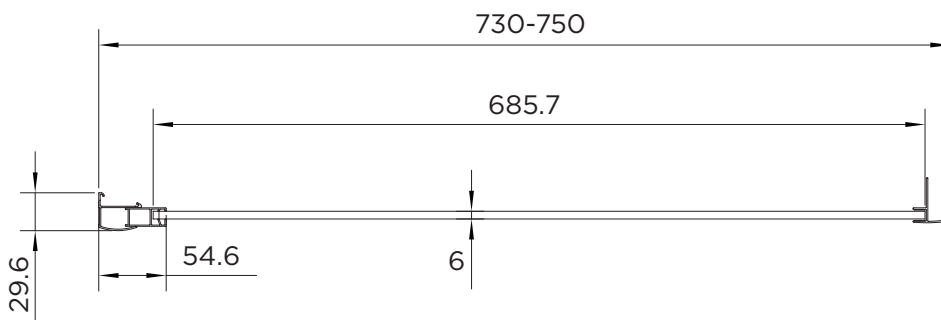

SPECIFICATION

venturi 6

SIDE PANEL

RANGE	VENTURI 6
PRODUCT	SIDE PANEL
CODE	AQ9328S
SIZE	760
PROFILE COLOUR	SILVER
GLASS THICKNESS	6mm
GLASS FINISH	CLEAR
GLASS TREATMENT	CLEAN & CLEAR™
HEIGHT	1900
ADJUSTMENT	730-750
APERTURE	N/A
GUARANTEE	LIFETIME
GLASS BS EN	EN12150-1T
CE	YES/EN14428
PROFILE MATERIAL	ALUMINUM/6463#
HANDLE MATERIAL	N/A
QUICK RELEASE ROLLERS	N/A
FIXED PANEL SIZE	685.7
MOVING PANEL SIZE	N/A
PRODUCT HAND	UNIVERSAL
PRODUCT WEIGHT	24KG
PACKAGED DIMENSIONS	1980x770x63
BARCODE	5031978044494

All measurements in mm and are nominal