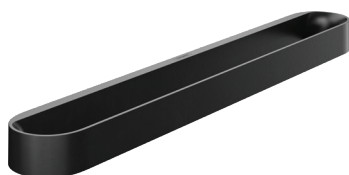

To view price list
please scan the
QR code.

WallStoris push slider

27917670 - Matt Black

27917700 - Matt White

WallStoris towel rail

27926670 - Matt Black

27926700 - Matt White