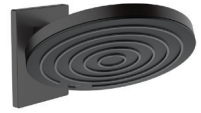

**Pulsify S showerpipe 260 2jet with
ShowerTablet Select 400**
88102345 - Chrome

**Pulsify S showerpipe 260 1jet
with ShowerTablet Select 400**
24220000 - Chrome

**Pulsify S showerpipe 260 1jet
with bath thermostat ShowerTablet 400**
24230000 - Chrome

Pulsify

Round Select concealed valve with Pulsify (260) overhead and slide rail kit
88102348 - Matt Black

Round concealed valve with Pulsify (260) overhead and slide rail kit
88102350 - Matt Black

Round Select concealed valve with Pulsify (260) overhead and hand shower porter set
88102354 - Matt Black