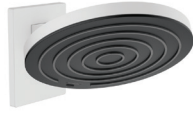

Pulsify

Round Select concealed valve with Pulsify (260) overhead and slide rail kit

88102349 - Matt White

Round concealed valve with Pulsify (260) overhead and slide rail kit

88102351 - Matt White

Round Select concealed valve with Pulsify (260) overhead and hand shower porter set

88102355 - Matt White

Round concealed valve with Pulsify (260) overhead and hand shower porter set

88102353 - Matt White