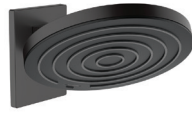

Pulsify

Round Select concealed valve with Pulsify (260) overhead and slide rail kit
88102348 - Matt Black

Round concealed valve with Pulsify (260) overhead and slide rail kit
88102350 - Matt Black

Round Select concealed valve with Pulsify (260) overhead and hand shower porter set
88102354 - Matt Black