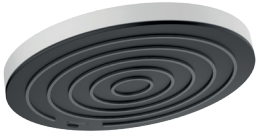

Pulsify

Pulsify S overhead shower

260 1jet

24140700 - Matt White

Pulsify S overhead shower

260 2jet with wall connector

24150700 - Matt White

Pulsify S overhead shower

105 1jet

24130700 - Matt White

Pulsify S shower holder set

105 1jet with shower hose 125cm

24301700 - Matt White

Pulsify Select S hand shower

105 3jet Activation EcoSmart

24101700 - Matt White

Pulsify Select S shower set

105 3jet Relaxation with shower bar 65cm

24160700 - Matt White