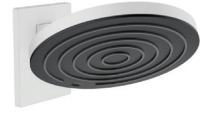

Pulsify

Round Select concealed valve with Pulsify (260) overhead and slide rail kit

88102349 - Matt White

Round concealed valve with Pulsify (260) overhead and slide rail kit

88102351 - Matt White

Round Select concealed valve with Pulsify (260) overhead and hand shower porter set

88102355 - Matt White

Round concealed valve with Pulsify (260) overhead and hand shower porter set

88102353 - Matt White