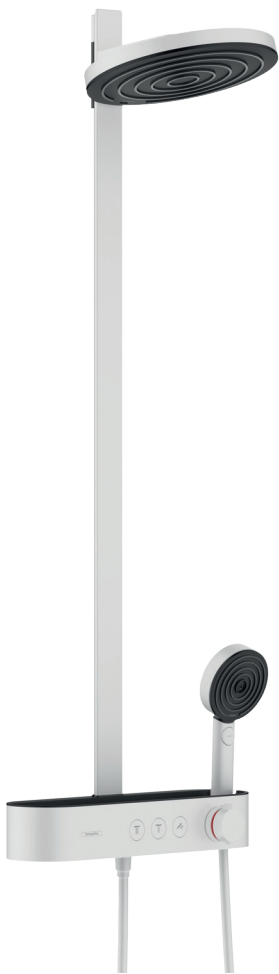

Pulsify

Pulsify S overhead shower

260 1jet

24140700 - Matt White

Pulsify S overhead shower

260 2jet with wall connector

24150700 - Matt White

Pulsify S overhead shower

105 1jet

24130700 - Matt White

Pulsify S shower holder set

105 1jet with shower hose 125cm

24301700 - Matt White

Pulsify Select S hand shower

105 3jet Activation EcoSmart

24101700 - Matt White

Pulsify Select S shower set

105 3jet Relaxation with shower bar 65cm

24160700 - Matt White

To view price list please scan the QR code.

Pulsify S showerpipe 260 2jet with ShowerTablet Select 400
24240700 - Matt White

WallStoris

The wall
becomes yours

At a glance:

- A flexible, modern storage system with almost infinite combinations
- Perfect for wet environments: thanks to the integrated drain no water collects in the containers or racks
- High-quality bars in two lengths (50 cm and 70 cm) and two surfaces (matt black and matt white)
- Choose from numerous different racks, hooks, baskets, shelves or plant pots
- Accessories that you simply click onto the wall bar and remove just as easily
- Easy assembly: either with screws or simply stuck to the wall, so that the bar can be removed later without leaving any residue