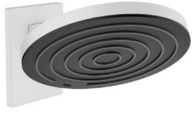

Pulsify

Round Select concealed valve with Pulsify (260) overhead and slide rail kit

88102349 - Matt White

Round concealed valve with Pulsify (260) overhead and slide rail kit

88102351 - Matt White

Round Select concealed valve with Pulsify (260) overhead and hand shower porter set

88102355 - Matt White

Round concealed valve with Pulsify (260) overhead and hand shower porter set

88102353 - Matt White