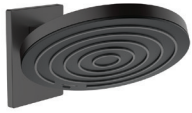

**Pulsify S showerpipe 260 2jet with
ShowerTablet Select 400**
88102345 - Chrome

**Pulsify S showerpipe 260 1jet
with ShowerTablet Select 400**
24220000 - Chrome

**Pulsify S showerpipe 260 1jet
with bath thermostat ShowerTablet 400**
24230000 - Chrome

Pulsify

Round Select concealed valve with Pulsify (260) overhead and slide rail kit
88102348 - Matt Black

Round concealed valve with Pulsify (260) overhead and slide rail kit
88102350 - Matt Black

Round Select concealed valve with Pulsify (260) overhead and hand shower porter set
88102354 - Matt Black