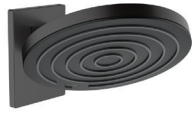

**Pulsify S showerpipe 260 2jet with
ShowerTablet Select 400**
88102345 - Chrome

**Pulsify S showerpipe 260 1jet
with ShowerTablet Select 400**
24220000 - Chrome

**Pulsify S showerpipe 260 1jet
with bath thermostat ShowerTablet 400**
24230000 - Chrome

Pulsify

Round Select concealed valve with Pulsify (260) overhead and slide rail kit
88102348 - Matt Black

Round concealed valve with Pulsify (260) overhead and slide rail kit
88102350 - Matt Black

Round Select concealed valve with Pulsify (260) overhead and hand shower porter set
88102354 - Matt Black