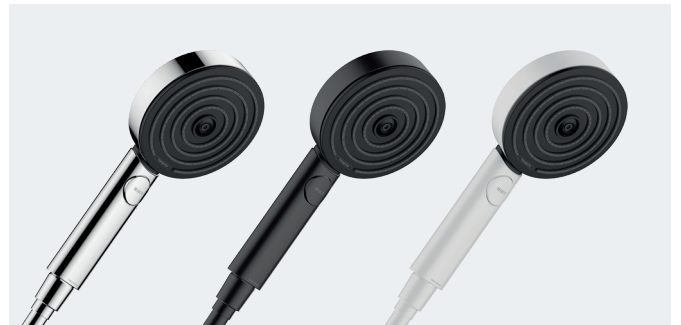

Thanks to our innovative Select technology, you can switch between spray types with the push of a button.

Customisation options makes this system as versatile as you

With Pulsify, your bathroom becomes a space you can fully unwind. Choose from three surface finishes of chrome, matt black or matt white, and design a look to suit your style. For products such as shower pipes, there are also options for surface or flush mounted installations.