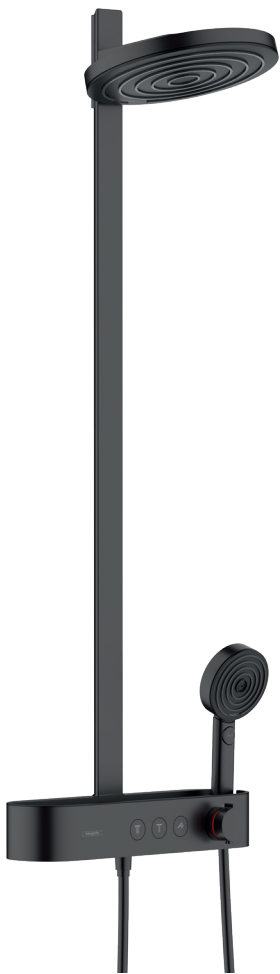

Pulsify

**Pulsify S overhead shower
260 1jet**
24140670 - Matt Black

**Pulsify S overhead shower
260 2jet with wall connector**
24150670 - Matt Black

**Pulsify S overhead shower
105 1jet**
24130670 - Matt Black

**Pulsify S shower holder set
105 1jet with shower hose 125cm**
24301670 - Matt Black

**Pulsify Select S hand shower
105 3jet Activation EcoSmart**
24101670 - Matt Black

**Pulsify Select S shower set
105 3jet Relaxation with shower bar 65cm**
24160670 - Matt Black

To view price list
please scan the
QR code.

**Pulsify S showerpipe 260 2jet
with ShowerTablet Select 400**
24240670 - Matt Black

Pulsify

Round Select concealed valve with Pulsify (260) overhead and slide rail kit

88102349 - Matt White

Round concealed valve with Pulsify (260) overhead and slide rail kit

88102351 - Matt White

Round Select concealed valve with Pulsify (260) overhead and hand shower porter set

88102355 - Matt White