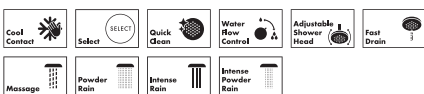

To view price list
please scan the
QR code.