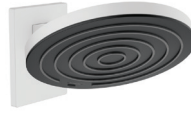

Pulsify

Round Select concealed valve with Pulsify (260) overhead and slide rail kit

88102349 - Matt White

Round concealed valve with Pulsify (260) overhead and slide rail kit

88102351 - Matt White

Round Select concealed valve with Pulsify (260) overhead and hand shower porter set

88102355 - Matt White

Round concealed valve with Pulsify (260) overhead and hand shower porter set

88102353 - Matt White