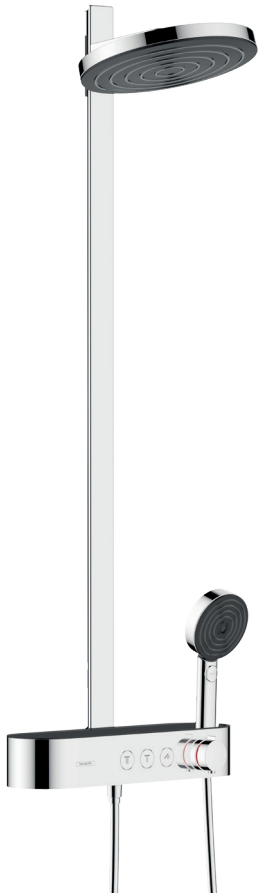

Round concealed valve with Pulsify (260) overhead and hand shower porter set
88102368 - Chrome

To view price list
please scan the
QR code.

**Round Select concealed valve
with Pulsify (105) overhead
and slide rail kit**
88102370 - Chrome

**Round concealed valve with
Pulsify (105) overhead and
hand shower porter set**
88102371 - Chrome

**Exposed bath/shower valve
with Pulsify slide rail kit**
88102342 - Chrome

**Exposed shower valve
with Pulsify slide rail kit**
88102347 - Chrome

Pulsify

**Pulsify S overhead shower
260 1jet**
24140000 - Chrome

**Pulsify S overhead shower
260 2jet with wall connector**
24150000 - Chrome

**Pulsify S overhead shower
105 1jet**
24130000 - Chrome

**Pulsify S shower holder set
105 1jet with shower hose 125cm**
24301000 - Chrome

**Pulsify Select S hand shower
105 3jet Activation EcoSmart**
24101000 - Chrome

**Pulsify Select S shower set
105 3jet Relaxation with shower bar 65cm**
24160000 - Chrome

To view price list
please scan the
QR code.