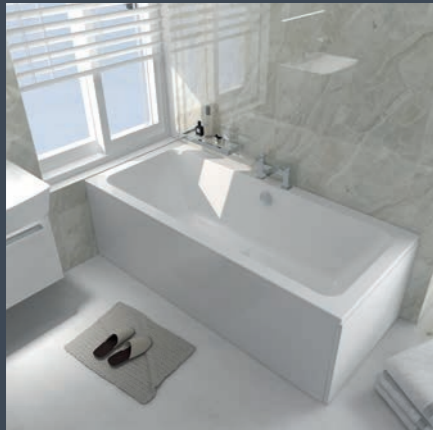

QUADRO

Available in both standard Imex Cast or Premiercast reinforced versions.

Quadro has a range of sizes and styles including single, double ended and shower baths. You will find a stylish bath to suit any requirement for the perfect family friendly environment.

Premiercast
Baths of Strength and Beauty