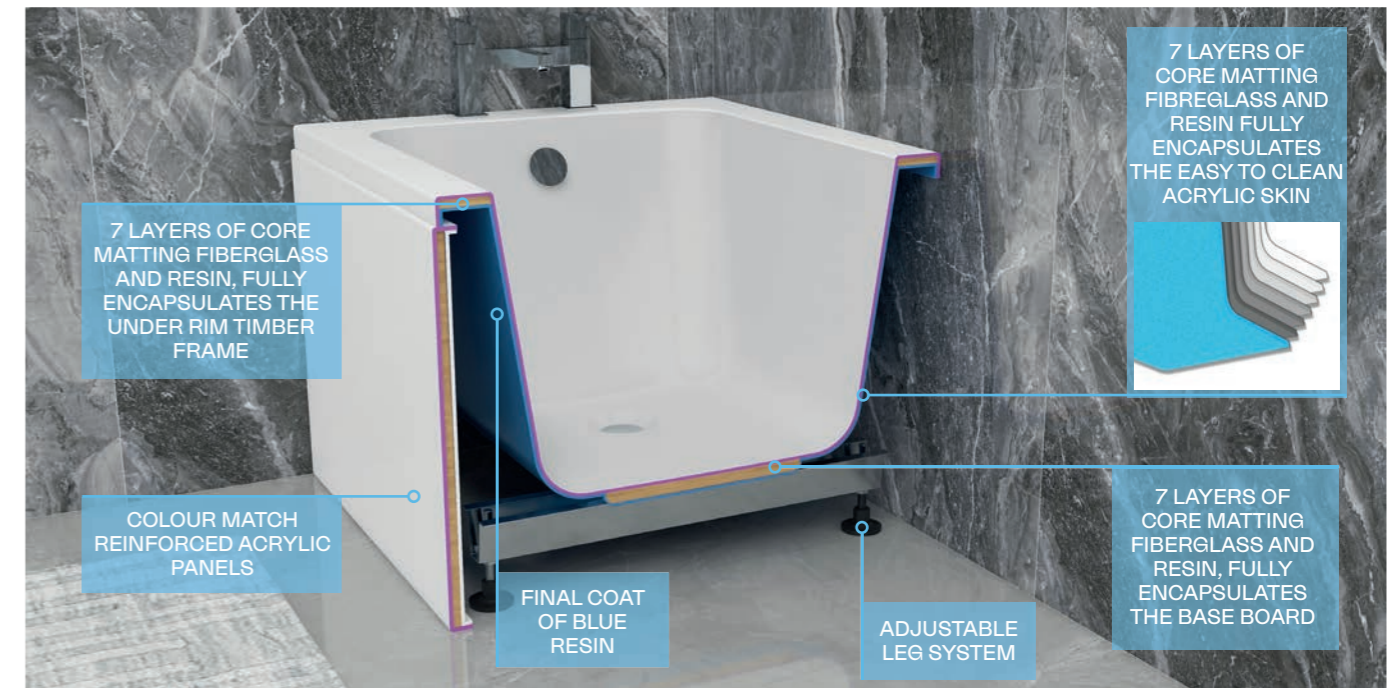

### The Ultimate Premium reinforced acrylic bath

All Imex Premiercast baths are constructed by hand, we first form the bath from high quality 5mm acrylic, then add a full timber supporting frame to both the base of the bath and the underside of the rim. This creates a strong base to then apply by hand, 7 layers of fibreglass core matting. Between each layer we apply a resin bonding adhesive which, when dry creates a super strong encapsulated bonded core. Finally the bath is coated with a mix of resin and blue paint, which provides a smooth and super strength final bonded surface.