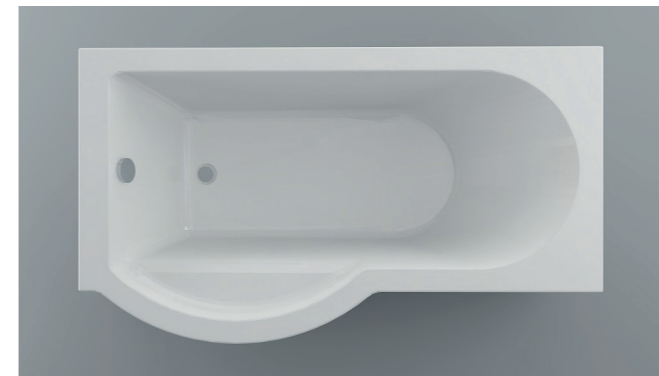

We believe the Arco shower bath is the strongest and most durable and secure shower bath available. Featuring an innovative integrated bath shelf design.