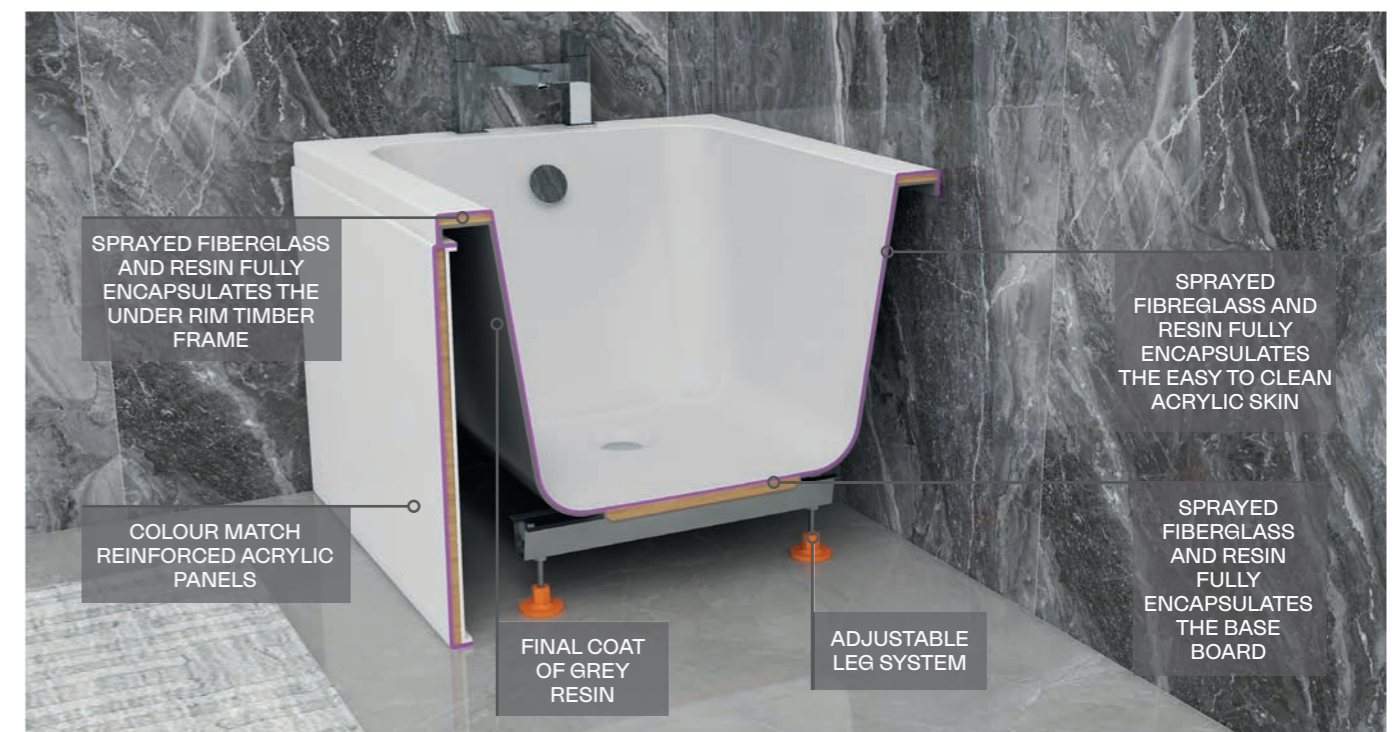

Imex Cast

Reinforced acrylic bath

All Imex Cast baths are constructed by both hand and automated processes, for efficiency and speed. The first process is to form the bath from high quality 5mm acrylic, we then add a full timber supporting frame to both the base of the bath and the underside of the rim. This creates a strong base so we can then apply a fibreglass sprayed layer, encapsulating the timber frame creating a durable and strong bath. Finally the bath is coated with a mix of resin and grey paint, which provides a smooth and strong final bonded surface.