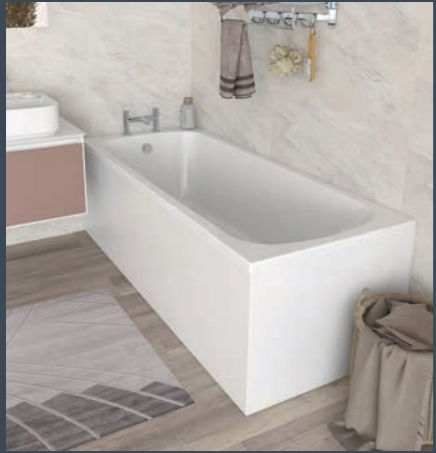

PLATTO

Available in both standard Imex Cast or Premiercast reinforced versions.

With softly sculptured high sides, the Platto bath suits both modern and classic bathroom settings. Available in single and double ended.