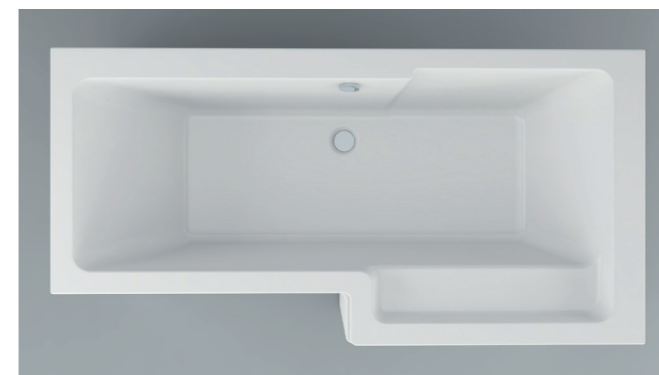

Quadro right hand 1500 shower bath (inc. leg pack)

Premiercast	1500mm	IMPQSBRH15	£629.00
Imex Cast	1500mm	IMCQSBRH15	£409.00
Side panel	1500mm	IMQSBSP15	£169.00
Quadro Shower Bath screen 6mm		IMQSBSH	£285.00
Reinforced end panel	700mm	IMC700EP	£86.00