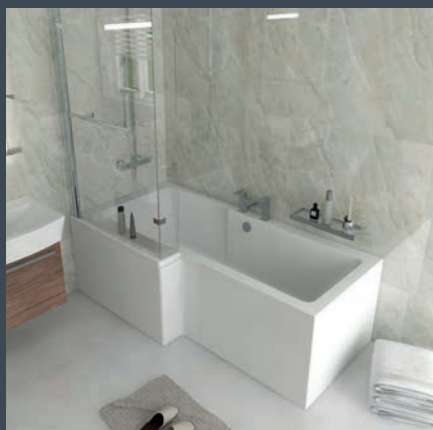

QUADRO

Available in both standard Imex Cast or Premiercast reinforced versions.

Quadro has a range of sizes and styles including single, double ended and shower baths. You will find a stylish bath to suit any requirement for the perfect family friendly environment.

Premiercast
Baths of Strength and Beauty