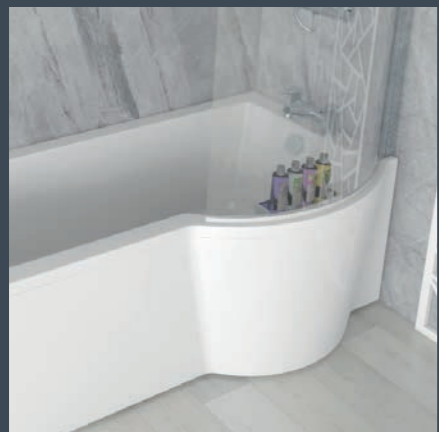

ARCO

Available in both standard Imex Cast or Premiercast reinforced versions.

Where space is at a premium, you can still have the best of both worlds with an Arco shower bath. Offering dedicated showering and bathing spaces within the bath area, Arco shower baths are available in a range of lengths and a choice of right and left hand configurations, providing the ultimate in bathroom versatility.