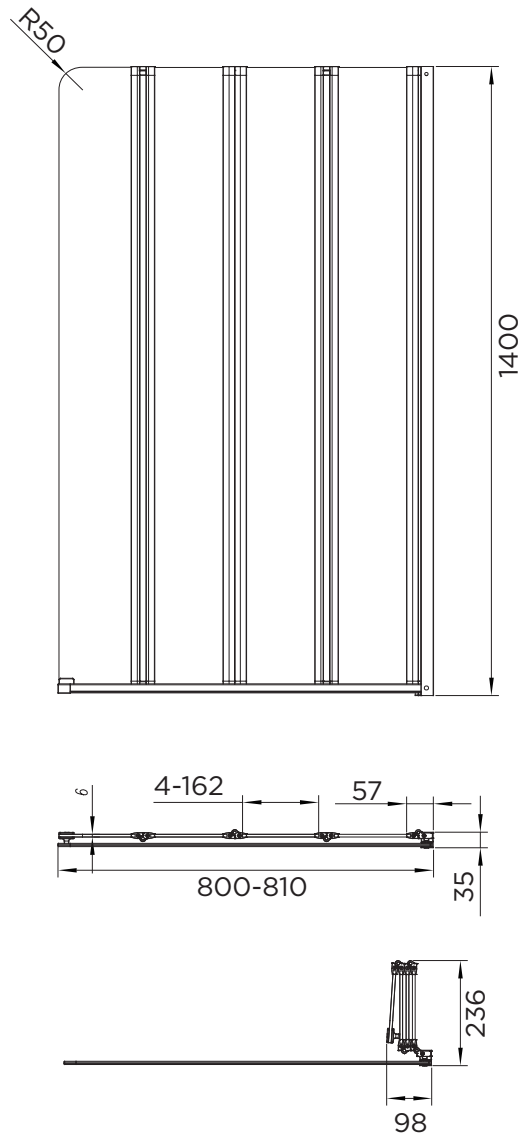

# BATH SCREEN SPECIFICATION

## venturi 6

### SWIFTSEAL 4 FOLD BATH SCREEN

RANGE	VENTURI 6
PRODUCT	BATH SCREEN
CODE	AQ9357RS
SIZE	800
PROFILE COLOUR	SILVER
GLASS THICKNESS	6mm
GLASS FINISH	CLEAR
GLASS TREATMENT	CLEAN & CLEAR™
HEIGHT	1400
ADJUSTMENT	800-810
GUARANTEE	LIFETIME*
GLASS BS EN	EN12150-1T
CE	YES/EN14428
PROFILE MATERIAL	ALUMINUM/6463#
HINGE MATERIAL	ZINC ALLOY
FIXED PANEL SIZE	N/A
MOVING PANEL SIZE	162
OPENING	INWARD
PRODUCT HAND	RIGHT
PRODUCT WEIGHT	KG
PACKAGED DIMENSIONS	1480x260x110
BARCODE	5031978067257

All measurements in mm and are nominal