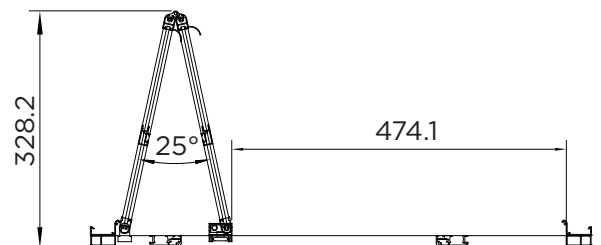

SPECIFICATION

venturi 6

BIFOLD DOOR

RANGE	VENTURI 6
PRODUCT	BIFOLD DOOR
CODE	AQ9315S
SIZE	760
PROFILE COLOUR	SILVER
GLASS THICKNESS	4mm
GLASS FINISH	CLEAR
GLASS TREATMENT	CLEAN & CLEAR™
HEIGHT	1900
ADJUSTMENT IN RECESS	710-750
ADJUSTMENT WITH SIDE PANEL	717-757
OPTIONAL SIDE PANEL	YES
APERTURE	475
GUARANTEE	LIFETIME
GLASS BS EN	EN12150-1T
CE	YES/EN14428
PROFILE MATERIAL	ALUMINUM/6463#
HANDLE MATERIAL	ALUMINUM-6463#
ROLLER MATERIAL	NYLON
QUICK RELEASE ROLLERS	NO
FIXED PANEL SIZE	279
MOVING PANEL SIZE	279
PRODUCT HAND	UNIVERSAL
PRODUCT WEIGHT	20KG
PACKAGED DIMENSIONS	1980x758x76
BARCODE	5031978044388

Optional Cover Strips Available

*All shower enclosures carry a Lifetime Guarantee when fitted with an Aquadart shower tray, a 10 year Guarantee will be given when fitted with any other manufacturer's tray.

To register your Guarantee visit: www.aquadart.co.uk | Spare Parts available at: www.aprilaquadartspares.co.uk

All measurements in mm and are nominal