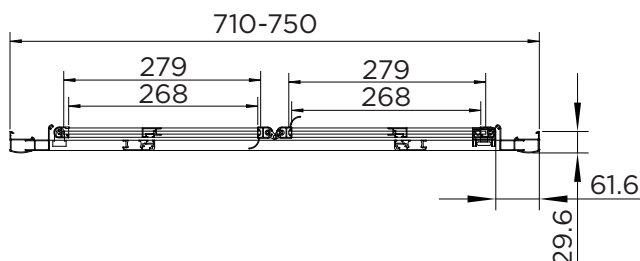

SPECIFICATION

venturi 6

BIFOLD DOOR

RANGE	VENTURI 6
PRODUCT	BIFOLD DOOR
CODE	AQ9315S
SIZE	760
PROFILE COLOUR	SILVER
GLASS THICKNESS	4mm
GLASS FINISH	CLEAR
GLASS TREATMENT	CLEAN & CLEAR™
HEIGHT	1900
ADJUSTMENT IN RECESS	710-750
ADJUSTMENT WITH SIDE PANEL	717-757
OPTIONAL SIDE PANEL	YES
APERTURE	475
GUARANTEE	LIFETIME
GLASS BS EN	EN12150-1T
CE	YES/EN14428
PROFILE MATERIAL	ALUMINUM/6463#
HANDLE MATERIAL	ALUMINUM-6463#
ROLLER MATERIAL	NYLON
QUICK RELEASE ROLLERS	NO
FIXED PANEL SIZE	279
MOVING PANEL SIZE	279
PRODUCT HAND	UNIVERSAL
PRODUCT WEIGHT	20KG
PACKAGED DIMENSIONS	1980x758x76
BARCODE	5031978044388

Optional Cover Strips Available

*All shower enclosures carry a Lifetime Guarantee when fitted with an Aquadart shower tray, a 10 year Guarantee will be given when fitted with any other manufacturer's tray.

To register your Guarantee visit: www.aquadart.co.uk | Spare Parts available at: www.aprilaquadartspares.co.uk

All measurements in mm and are nominal